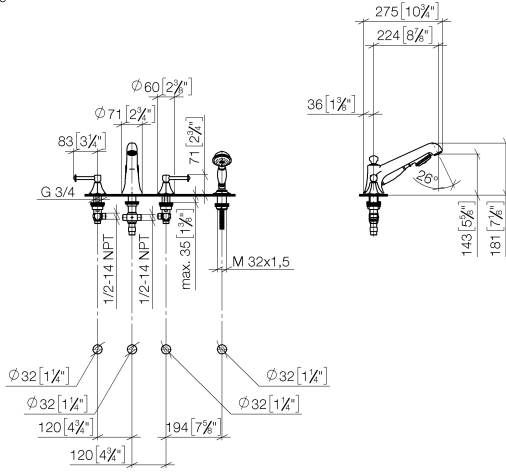

MADISON Bath shower set for bath rim or tile edge installation - Durabross (23kt Gold)

MADISON

27 502 370

- 225mm projection
- complete hand shower set: normal flow
- spout: circular, air-enriched flow
- complete hand shower set with anti-scale system
- automatic bath/shower diverter
- height of mixer 185 mm
- height up to aerator 140 mm
- hole diameter valve 32 mm
- hole diameter spout 32 mm
- hole diameter for complete hand shower set 32 mm
- rosette for spout Ø 70mm
- rosette for complete hand shower set Ø 60mm
- rosette for deck valve Ø 60mm
- metal shower hose 1750mm with integrated anti-twist protection
- max. spout flow rate 23 l/min
- max. flow for complete hand shower set 6.8 l/min

Recommended miscellaneous

Perfecto installation kit -

12 614 970 90

27 502 370
mm [inches]
1:10

Flow rate chart

Certificates

LGA_8028. Belgaqua_21-380-
27_4.

27 502 370

Spare parts list

No.	Item Number	Name	Quantity used	Delivery time
1	20 000 370-09	side panel	1	60
2	13 502 380-09	spout	1	60
3	12 502 970 90	High pressure hose 1/2" x 1/2" x 400 mm -	2	2
4	20 000 371-09	side panel	1	60
5	27 703 370-09	shower set	1	60